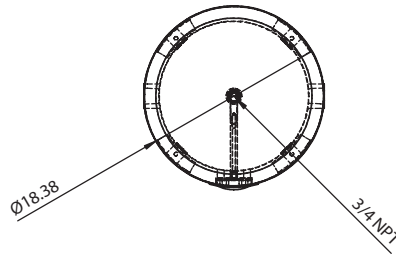

www.spacepak.com

260 North Elm Street | Westfield, MA 01085

Dimensions

| Dimension | BT-26 | BT-40 |
|------------------|-------|-------|
| -A- | 43.25 | 58.25 |
| -B- | 35.88 | 50.75 |
| -C- | 23.13 | 32.25 |
| Capacity, US Gal | 26 | 40 |