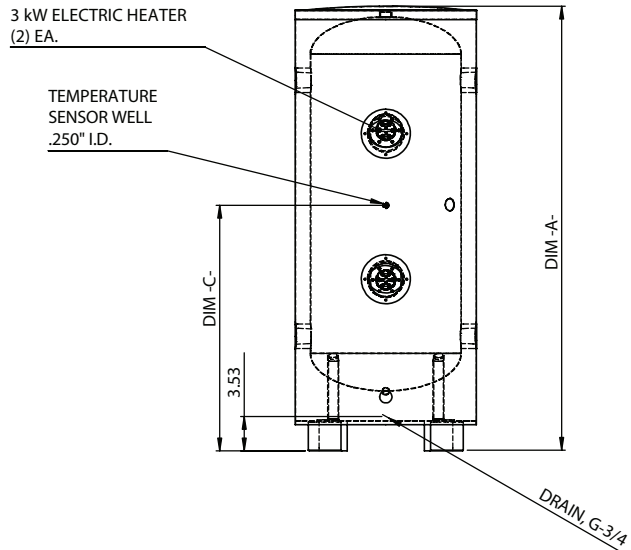

www.spacepak.com

260 North Elm Street | Westfield, MA 01085

Dimensions

| Dimension | BT-26 | BT-40 |
|------------------|-------|-------|
| -A- | 43.25 | 58.25 |
| -B- | 35.88 | 50.75 |
| -C- | 23.13 | 32.25 |
| Capacity, US Gal | 26 | 40 |

Buffer Tanks with 3kW Heaters

| Dimension | BT-26-H | BT-40-H |
|-------------------------------|---------|---------|
| -A- | 43.25 | 58.25 |
| -B- | 35.88 | 50.75 |
| -C- | 23.13 | 32.25 |
| Capacity, US Gal | 26 | 40 |
| Heat Capacity, kW | 6.0 | 6.0 |
| Min. Circuit Ampacity at 480V | 30.0 | 30.0 |