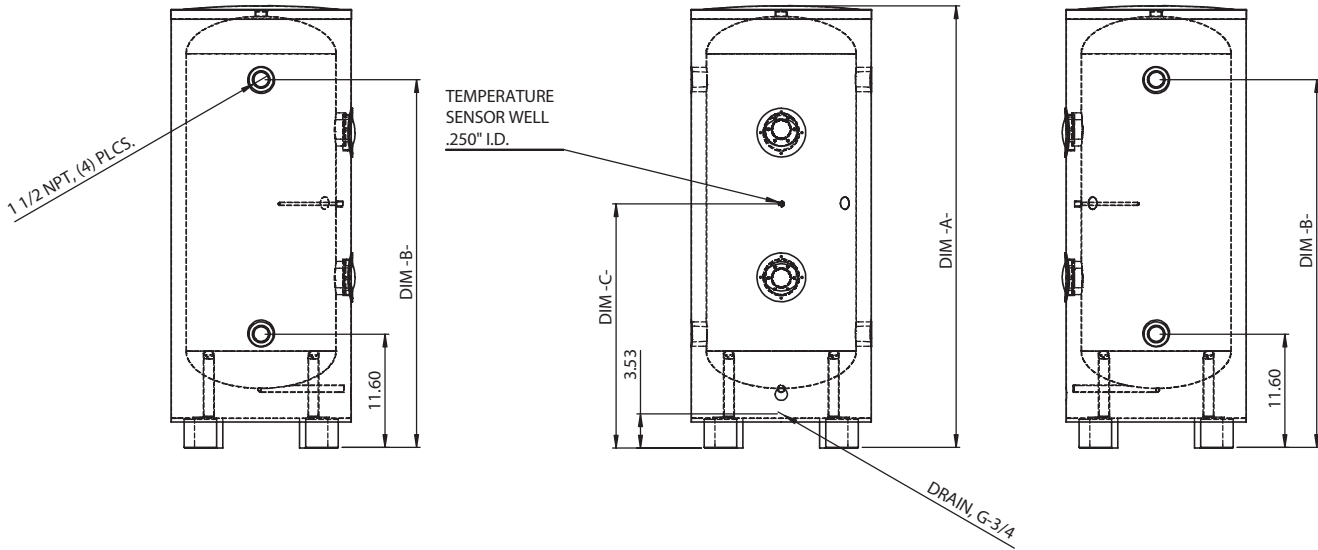

www.spacepak.com

260 North Elm Street | Westfield, MA 01085

Dimensions

| Dimension | BT-26 | BT-40 |
|------------------|-------|-------|
| -A- | 43.25 | 58.25 |
| -B- | 35.88 | 50.75 |
| -C- | 23.13 | 32.25 |
| Capacity, US Gal | 26 | 40 |