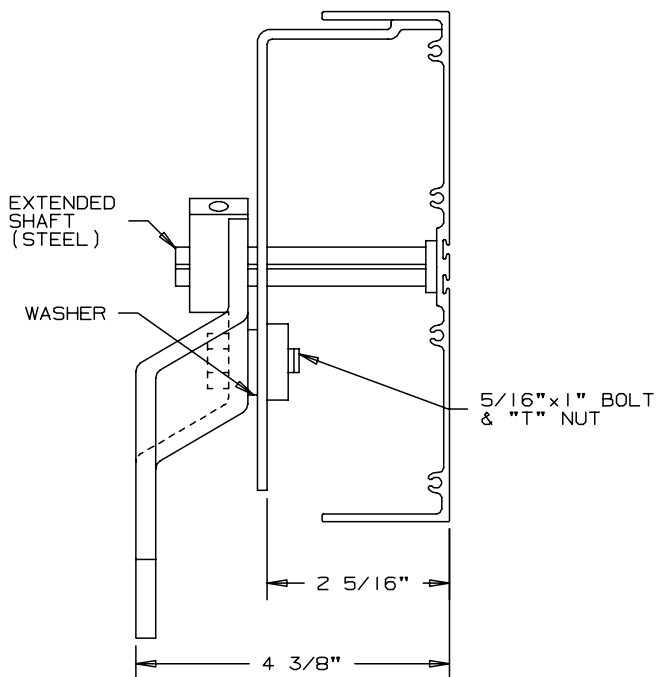

ARROW HEAVY DUTY HAND QUADRANT

TYPE Q-168

SPECIAL HEAVY-DUTY QUADRANT

(SHOWN ON 4" CHANNEL. MAY ALSO BE USED ON 6 1/2" CHANNEL, SEE DETAILS BELOW)

SPECIAL HEAVY-DUTY QUADRANT

(SHOWN ON 6 1/2" CHANNEL. FOR USE ON 4" CHANNELS, SEE OTHER DETAIL)

SPECIAL HEAVY-DUTY QUADRANT

(SHOWN ABOVE WITH 1"x4"x1" CHANNEL. MAY ALSO BE USED ON 2"x4"x2" AND 2"x4"x5/8" CHANNELS. FOR USE ON 1 5/8"x6 1/2"x1 5/8" CHANNEL, SEE OTHER DETAIL)

UNION MADE

ARROW UNITED INDUSTRIES
A DIVISION OF MESTEK, INC.