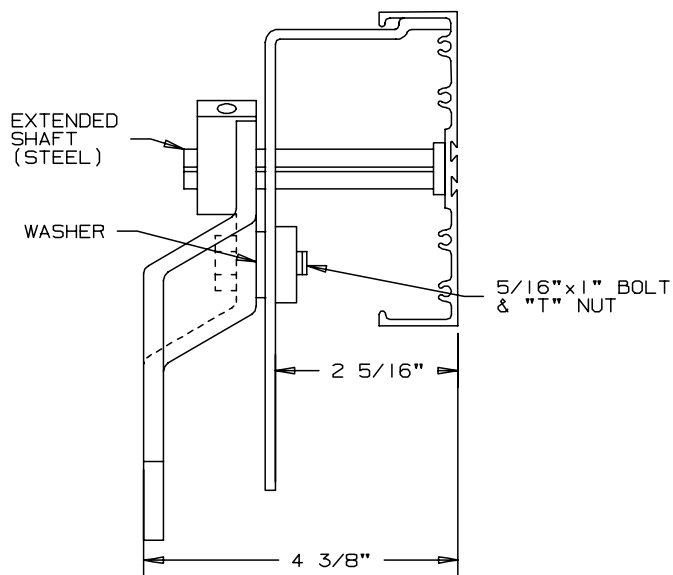

ARROW HEAVY DUTY HAND QUADRANT

TYPE Q-168

SPECIAL HEAVY-DUTY QUADRANT

(SHOWN ON 4" CHANNEL. MAY ALSO BE USED ON 6 1/2" CHANNEL, SEE DETAILS BELOW)

SPECIAL HEAVY-DUTY QUADRANT

(SHOWN ON 6 1/2" CHANNEL. FOR USE ON 4" CHANNELS, SEE OTHER DETAIL)

SPECIAL HEAVY-DUTY QUADRANT

(SHOWN ABOVE WITH 1"x4"x1" CHANNEL. MAY ALSO BE USED ON 2"x4"x2" AND 2"x4"x5/8" CHANNELS. FOR USE ON 1 5/8"x6 1/2"x1 5/8" CHANNEL, SEE OTHER DETAIL)

UNION MADE

ARROW UNITED INDUSTRIES
A DIVISION OF MESTEK, INC.