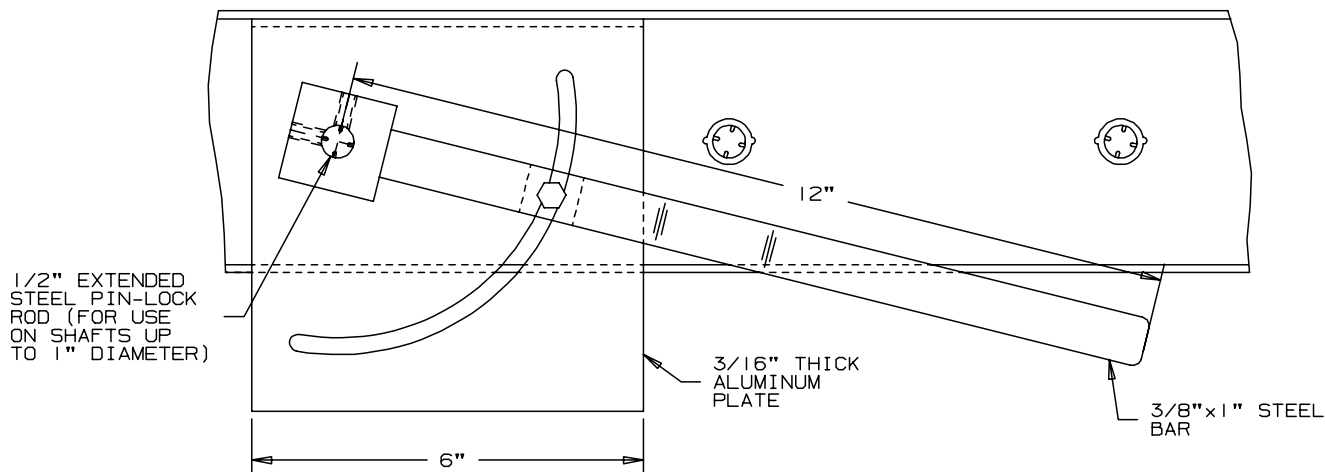

ARROW HEAVY DUTY HAND QUADRANT

TYPE Q-168

SPECIAL HEAVY-DUTY QUADRANT

(SHOWN ON 4" CHANNEL. MAY ALSO BE USED ON 6 1/2" CHANNEL, SEE DETAILS BELOW)

SPECIAL HEAVY-DUTY QUADRANT

(SHOWN ON 6 1/2" CHANNEL. FOR USE ON 4" CHANNELS, SEE OTHER DETAIL)

SPECIAL HEAVY-DUTY QUADRANT

(SHOWN ABOVE WITH 1"x4"x1" CHANNEL. MAY ALSO BE USED ON 2"x4"x2" AND 2"x4"x5/8" CHANNELS. FOR USE ON 1 5/8"x6 1/2"x1 5/8" CHANNEL, SEE OTHER DETAIL)

UNION MADE

ARROW UNITED INDUSTRIES
A DIVISION OF MESTEK, INC.